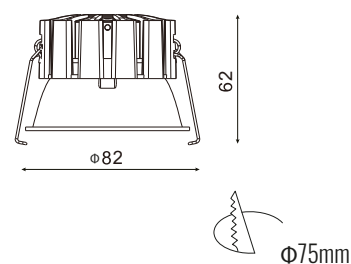

## TECHNICAL DATA

**TYPE**

Professional LED for Interior Lighting.

**OPENING/BEAM**

High efficiency Ra>90 LED .

**MATERIAL**

Die-cast aluminum

PRO	CRI ≥ 90	
IP44		36°
220-240V 50/60Hz		30,000h L70

Model:	Ocean
Format:	Round
Location:	Interior
Wattage:	12W
Materials:	Aluminum
Led Color:	3000K / 4000K / 6500K
Product Dimension:	D82*62, cut out: D75mm
IP Code:	44
Fixation:	Recessed
CRI :	90
Lumen Output:	890LM
Frequency:	50/60 Hz
Beam Angle:	36°

## DIMENSION DRAW

**INDOOR**